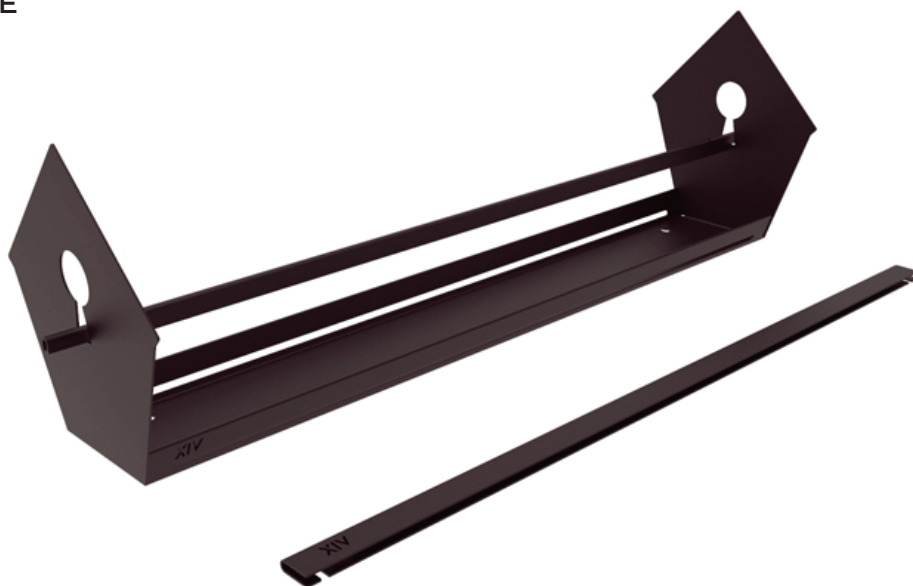

BLÅ-TIT A1

BIRDHOUSE WITH PAPER ROLL
SPECIFICATIONS / PRICELIST

BLÅ-TIT

BIRDHOUSE WITH PAPER ROLL

Birdhouse with a roll of paper,
to write or to draw on.

Biophilic and circulaire in design and in material choice
to maximise well being of human and planet.

A breeding-nest for ideas,
for visual community communication,
for a better understanding
and more fun.

Two models:

BLÅ-TIT A1 for an A1 (610 mm) paper roll

BLÅ-TIT A2 for an A2 (500 mm) paper roll

Designers: Kitty de Groot & Menno Mastenbroek

BLÅ-TIT A1

BIRDHOUSE

BLÅ-TIT A1

BIRDHOUSE

Roll max 61 cm;
e.g. A1 plotter paper 90 gr.

FRAME
POWDER COATED
STEEL

ARTICLE NO.

COLOUR