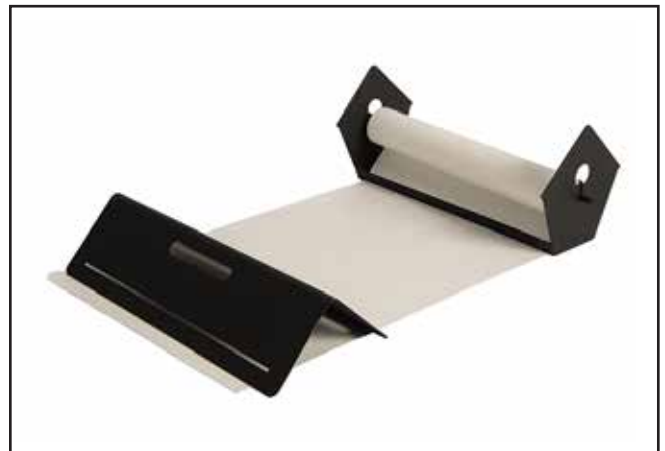

BLÅ-TIT A2

BIRDHOUSE WITH ROOF

Roll max 50 cm;
e.g. A2 plotter paper 90 gr.