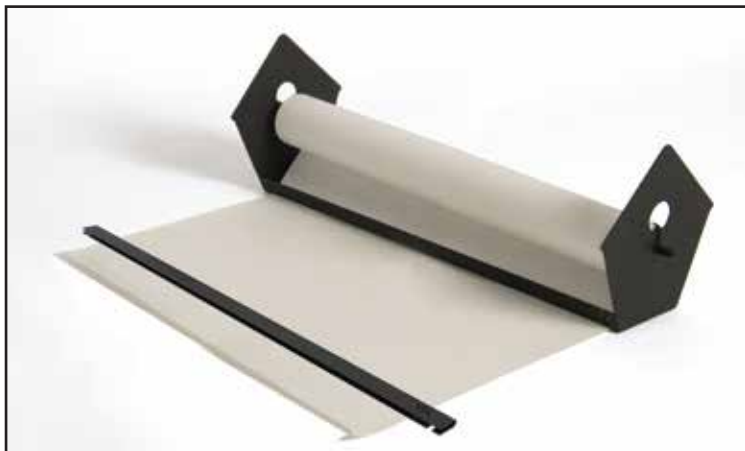

BLÅ-TIT A1

BIRDHOUSE WITH PAPER ROLL
SPECIFICATIONS / PRICELIST

BLÅ-TIT

BIRDHOUSE WITH PAPER ROLL

Birdhouse with a roll of paper,
to write or to draw on.

Biophilic and circulaire in design and in material choice
to maximise well being of human and planet.

A breeding-nest for ideas,
for visual community communication,
for a better understanding
and more fun.

Two models:

BLÅ-TIT A1 for an A1 (610 mm) paper roll

BLÅ-TIT A2 for an A2 (500 mm) paper roll

Designers: Kitty de Groot & Menno Mastenbroek

BLÅ-TIT A1

BIRDHOUSE

BLÅ-TIT A1

BIRDHOUSE

Roll max 61 cm;
e.g. A1 plotter paper 90 gr.

FRAME
POWDER COATED
STEEL

ARTICLE NO.

COLOUR